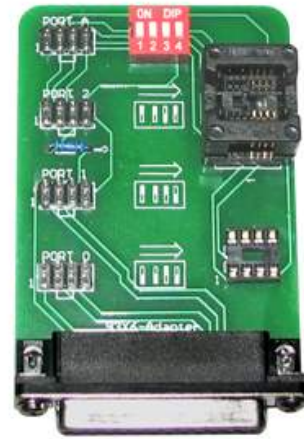

93x6-Adapter

eprom-35/95xxx

912dongle

Eeprom 24xx

BMW diagnostic

K-OBD DM1

MB Service

MB-CAN